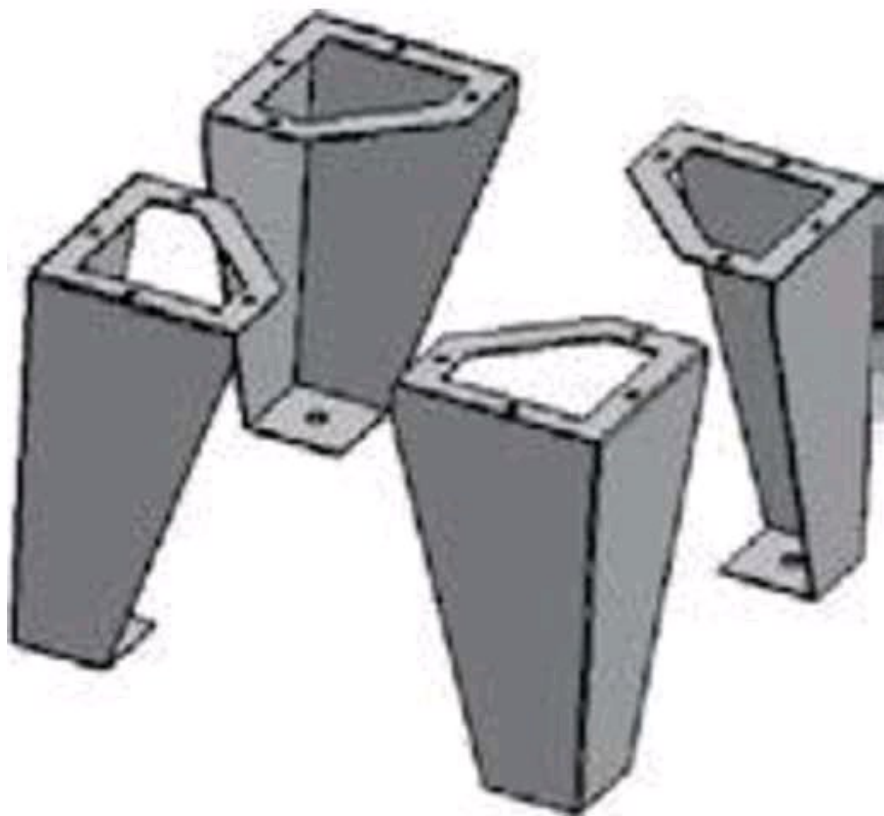

BATS LEG 24 SET

by CMC

Catalog ID: BATS LEG 24 SET

Turtle cabinet mounting kits

- Turtle Cabinet Leg Kits

Product Details

Dimensions

Length	24 in
--------	-------